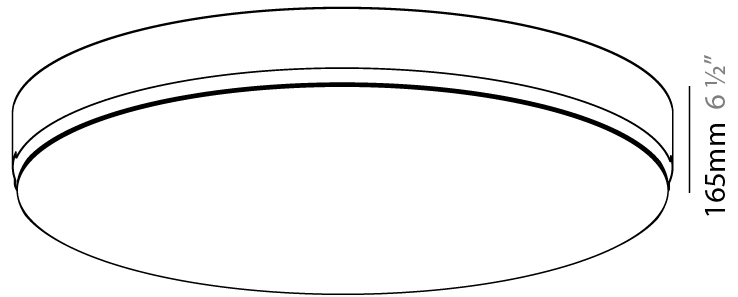

GENERAL

Series: Sign
Brand: Prolicht
Division: Architectural
Mounting Type: Trimless
Mounting Location: Ceiling
Subcategory: Ambient

PHYSICAL

Shape: Round
Diameter (mm): 930
Diameter (in): 36 5/8
Height (mm): 165
Height (in): 6 1/2
Light Distribution: Direct
Weight (kg): 16.1
Weight (lbs): 35.49
Diffuser: PMMA - Opal
Fixture Material: Extruded Aluminum / Steel
Cut-out Measurements: 955mm / 37 5/8"
Upon Request: Unique Sizes Unique Ceiling Thickness Unique Mounting Depth Spot Inserts

ELECTRICAL

Lamp Type: LED (Zhaga Standard)
Input Wattage (W): 129.5
Total Output Wattage (W): 111
[Dimming: Tri-Mode (Non-Dimming and Phase Dimming (120Vac only) and 0-10V Dimming)](#)
Driver Included: Yes
Driver Location: Integrated
Driver Type: Constant Current - Universal
Driver Class: Class 2
Input Voltage (V): 120 - 277
Constant Current (MA): 500

LED

[Color Temperature (°K): 2700 / 3000 / 3500 / 4000](#)
Max. Delivered Lumen (lm): 10779 / 12062 / 12382 / 12842
Nominal Lumen (lm): 14430 / 16148 / 16576 / 17191
CRI: >80 CRI
Efficiency (%): 65% (5mm Perspex)|77%
Lamp Life (hrs): 50000
Upon Request: RGB-W Tunable White Special Color Temperature CRI90

OPTICAL

RATINGS AND CERTIFICATIONS

Certified By: Certified for North American Standards
IP rating: IP20

Ø 930mm 36 5/8"

165mm 6 1/2"