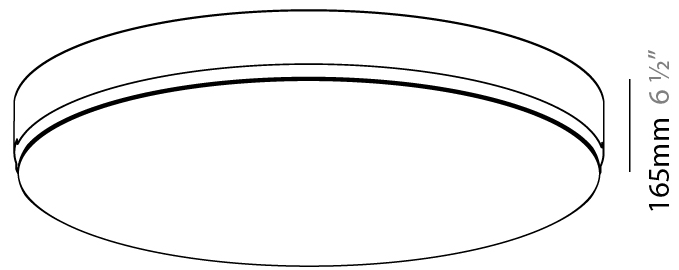

GENERAL

Series: Sign
Brand: Prolicht
Division: Architectural
Mounting Type: Trimless
Mounting Location: Ceiling
Subcategory: Ambient

PHYSICAL

Shape: Round
Diameter (mm): 630
Diameter (in): 24 13/16
Height (mm): 165
Height (in): 6 1/2
Light Distribution: Direct
Weight (kg): 8.3
Weight (lbs): 18.298
Diffuser: PMMA - Opal
Fixture Material: Extruded Aluminum / Steel
Cut-out Measurements: 655mm / 25 13/16"
Upon Request: Unique Sizes Unique Ceiling Thickness Unique Mounting Depth Spot Inserts

ELECTRICAL

Lamp Type: LED (Zhaga Standard)
Input Wattage (W): 66.5
Total Output Wattage (W): 57
Dimming: [Tri-Mode (Non-Dimming and Phase Dimming (120Vac only) and 0-10V Dimming)](#)
Driver Included: Yes
Driver Location: Integrated
Driver Type: Constant Current - Universal
Driver Class: Class 2
Input Voltage (V): 120 - 277
Constant Current (MA): 500

LED

[Color Temperature (°K): 2700 / 3000 / 3500 / 4000](#)
Max. Delivered Lumen (lm): 5535 / 6194 / 6358 / 6594
Nominal Lumen (lm): 7410 / 8292 / 8512 / 8828
CRI: >80 CRI
Efficiency (%): 65% (5mm Perspex)|74%
Lamp Life (hrs): 50000
Upon Request: RGB-W Tunable White Special Color Temperature CRI90

OPTICAL

RATINGS AND CERTIFICATIONS

Certified By: Certified for North American Standards
IP rating: IP20

PROJECT
TYPE
SPECIFIER
QUANTITY
DATE

Ø 630mm 24 13/16"

165mm 6 1/2"