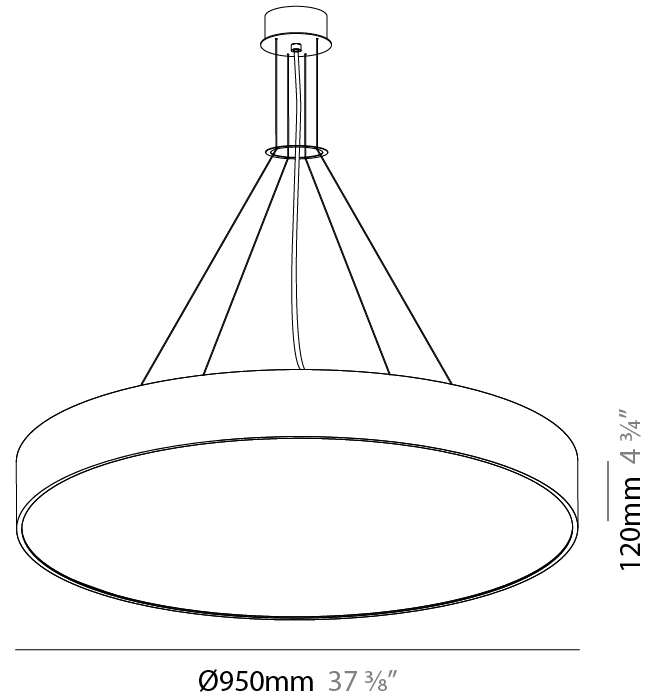

GENERAL

Series: Sign
Brand: Prolicht
Division: Architectural
Mounting Type: Suspension
Mounting Location: Ceiling
Subcategory: Pendant

PHYSICAL

Shape: Round
Diameter (mm): 950
Diameter (in): 37 ³/₈
Depth (mm): 120
Depth (in): 4 ³/₄
Max. Overall Height (mm): 2120
Max. Overall Height (in): 83 ⁷/₁₆
Light Distribution: Direct
Weight (kg): 16.058
Weight (lbs): 35.40
Diffuser: PMMA - Opal or Micro-Prism
Fixture Finish: SSR / BKV / CWI / CRY / HAB / UFT / ITA / RUA / FTG / MYG / LOD / PUS / FRO / FUP / KIA / POP / BLS / SPG / MEY / GOH / GUM / CHC / COM / ABZ / JAG / OBR / MOS / ROR
Fixture Material: Extruded Aluminum / Steel
Cable Details: 2000mm or 6000mm Transparent Cable

ELECTRICAL

Lamp Type: LED (Zhaga Standard)
Input Wattage (W): 129.5
Total Output Wattage (W): 111
Dimming: Tri-Mode (Non-Dimming and Phase Dimming (120Vac only) and 0-10V Dimming)
Driver Included: Yes
Driver Location: Integrated
Driver Type: Constant Current - Universal
Driver Class: Class 1
Input Voltage (V): 120 - 277
Constant Current (MA): 500

LED

Color Temperature (°K): 2700 / 3000 / 3500 / 4000
Max. Delivered Lumen (lm): 11450 / 12319 / 12570
CRI: >80 CRI
Lamp Life (hrs): 50000

OPTICAL

Beam Angle: 110

RATINGS AND CERTIFICATIONS

Certified By: Certified for North American Standards
IP rating: IP20

PROJECT _____
TYPE _____
SPECIFIER _____
QUANTITY _____
DATE _____