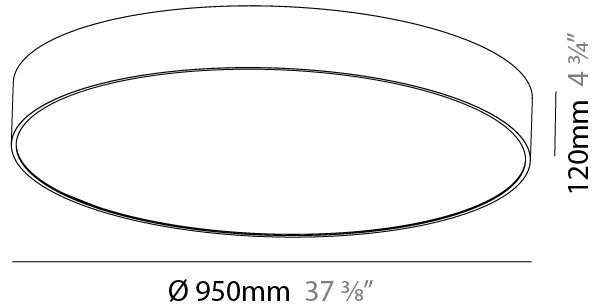

GENERAL

Series: Sign
Brand: Prolicht
Division: Architectural
Mounting Type: Surface
Mounting Location: Ceiling
Subcategory: Ambient

PHYSICAL

Shape: Round
Diameter (mm): 950
Diameter (in): 37 ³/₈
Height (mm): 120
Height (in): 4 ³/₄
Light Distribution: Direct
Weight (kg): 16.61
Weight (lbs): 36.619
Diffuser: PMMA - Opal or Micro-Prism
Fixture Finish: SSR / BKV / CWI / CRY / HAB / UFT / ITA / RUA / FTG / MYG / LOD / PUS / FRO / FUP / KIA / POP / BLS / SPG / MEY / GOH / GUM / CHC / COM / ABZ / JAG / OBR / MOS / ROR
Fixture Material: Extruded Aluminum / Steel

ELECTRICAL

Lamp Type: LED (Zhaga Standard)
Input Wattage (W): 118
Total Output Wattage (W): 111
Dimming: Tri-Mode (Non-Dimming and Phase Dimming (120Vac only) and 0-10V Dimming)
Driver Included: Yes
Driver Location: Integrated
Driver Type: Constant Current - Universal
Driver Class: Class 1
Input Voltage (V): 120 - 277
Constant Current (MA): 500

LED

Color Temperature (°K): 2700 / 3000 / 3500 / 4000
Max. Delivered Lumen (lm): 11061-11869 / 11540.48 - 12383.28 / 11776-12636
Nominal Lumen (lm): 16147.91 / 16847.48 / 17191.31
CRI: >80 CRI
Efficiency (%): 75
Lamp Life (hrs): 50000

OPTICAL

Beam Angle: Opal - 110 / Prismatic 94

RATINGS AND CERTIFICATIONS

Certified By: Certified for North American Standards
IP rating: IP20