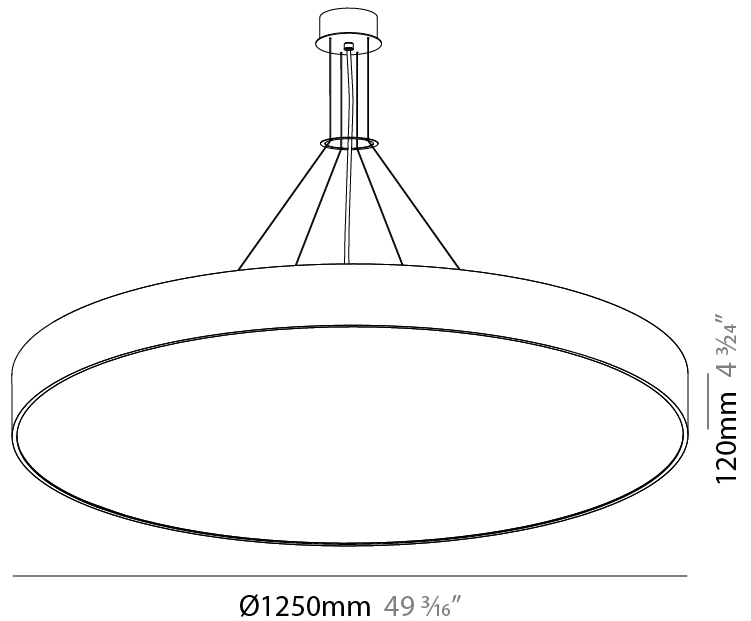

GENERAL

Series: Sign
Brand: Prolicht
Division: Architectural
Mounting Type: Suspension
Mounting Location: Ceiling
Subcategory: Pendant

PHYSICAL

Shape: Round
Diameter (mm): 1250
Diameter (in): 49 ³/₁₆
Height (mm): 120
Height (in): 4 ³/₄
Max. Overall Height (mm): 2120
Max. Overall Height (in): 83 ⁷/₁₆
Light Distribution: Direct / Indirect
Weight (kg): 27.386
Weight (lbs): 60.376
Diffuser: PMMA - Opal
Fixture Finish: SSR / BKV / CWI / CRY / HAB / UFT / ITA / RUA / FTG / MYG / LOD / PUS / FRO / FUP / KIA / POP / BLS / SPG / MEY / GOH / GUM / CHC / COM / ABZ / JAG / OBR / MOS / ROR
Fixture Material: Extruded Aluminum / Steel
Cable Details: 2000mm or 6000mm Transparent Cable

ELECTRICAL

Lamp Type: LED (Zhaga Standard)
Input Wattage (W): 213.5/55.8
Total Output Wattage (W): 183/48
Dimming: Tri-Mode (Non-Dimming and Phase Dimming (120Vac only) and 0-10V Dimming)
Driver Included: Yes
Driver Location: Integrated
Driver Type: Constant Current - Universal
Driver Class: Class 1 and Class 2
Input Voltage (V): 120 - 277
Constant Current (MA): 500/700

LED

Color Temperature (°K): 2700 / 3000 / 3500 / 4000
Max. Delivered Lumen (lm): 27290 / 29155 / 29750
CRI: >80 CRI
Efficiency (%): 0.86
Lamp Life (hrs): 50000

OPTICAL

RATINGS AND CERTIFICATIONS

Certified By: Certified for North American Standards
IP rating: IP20